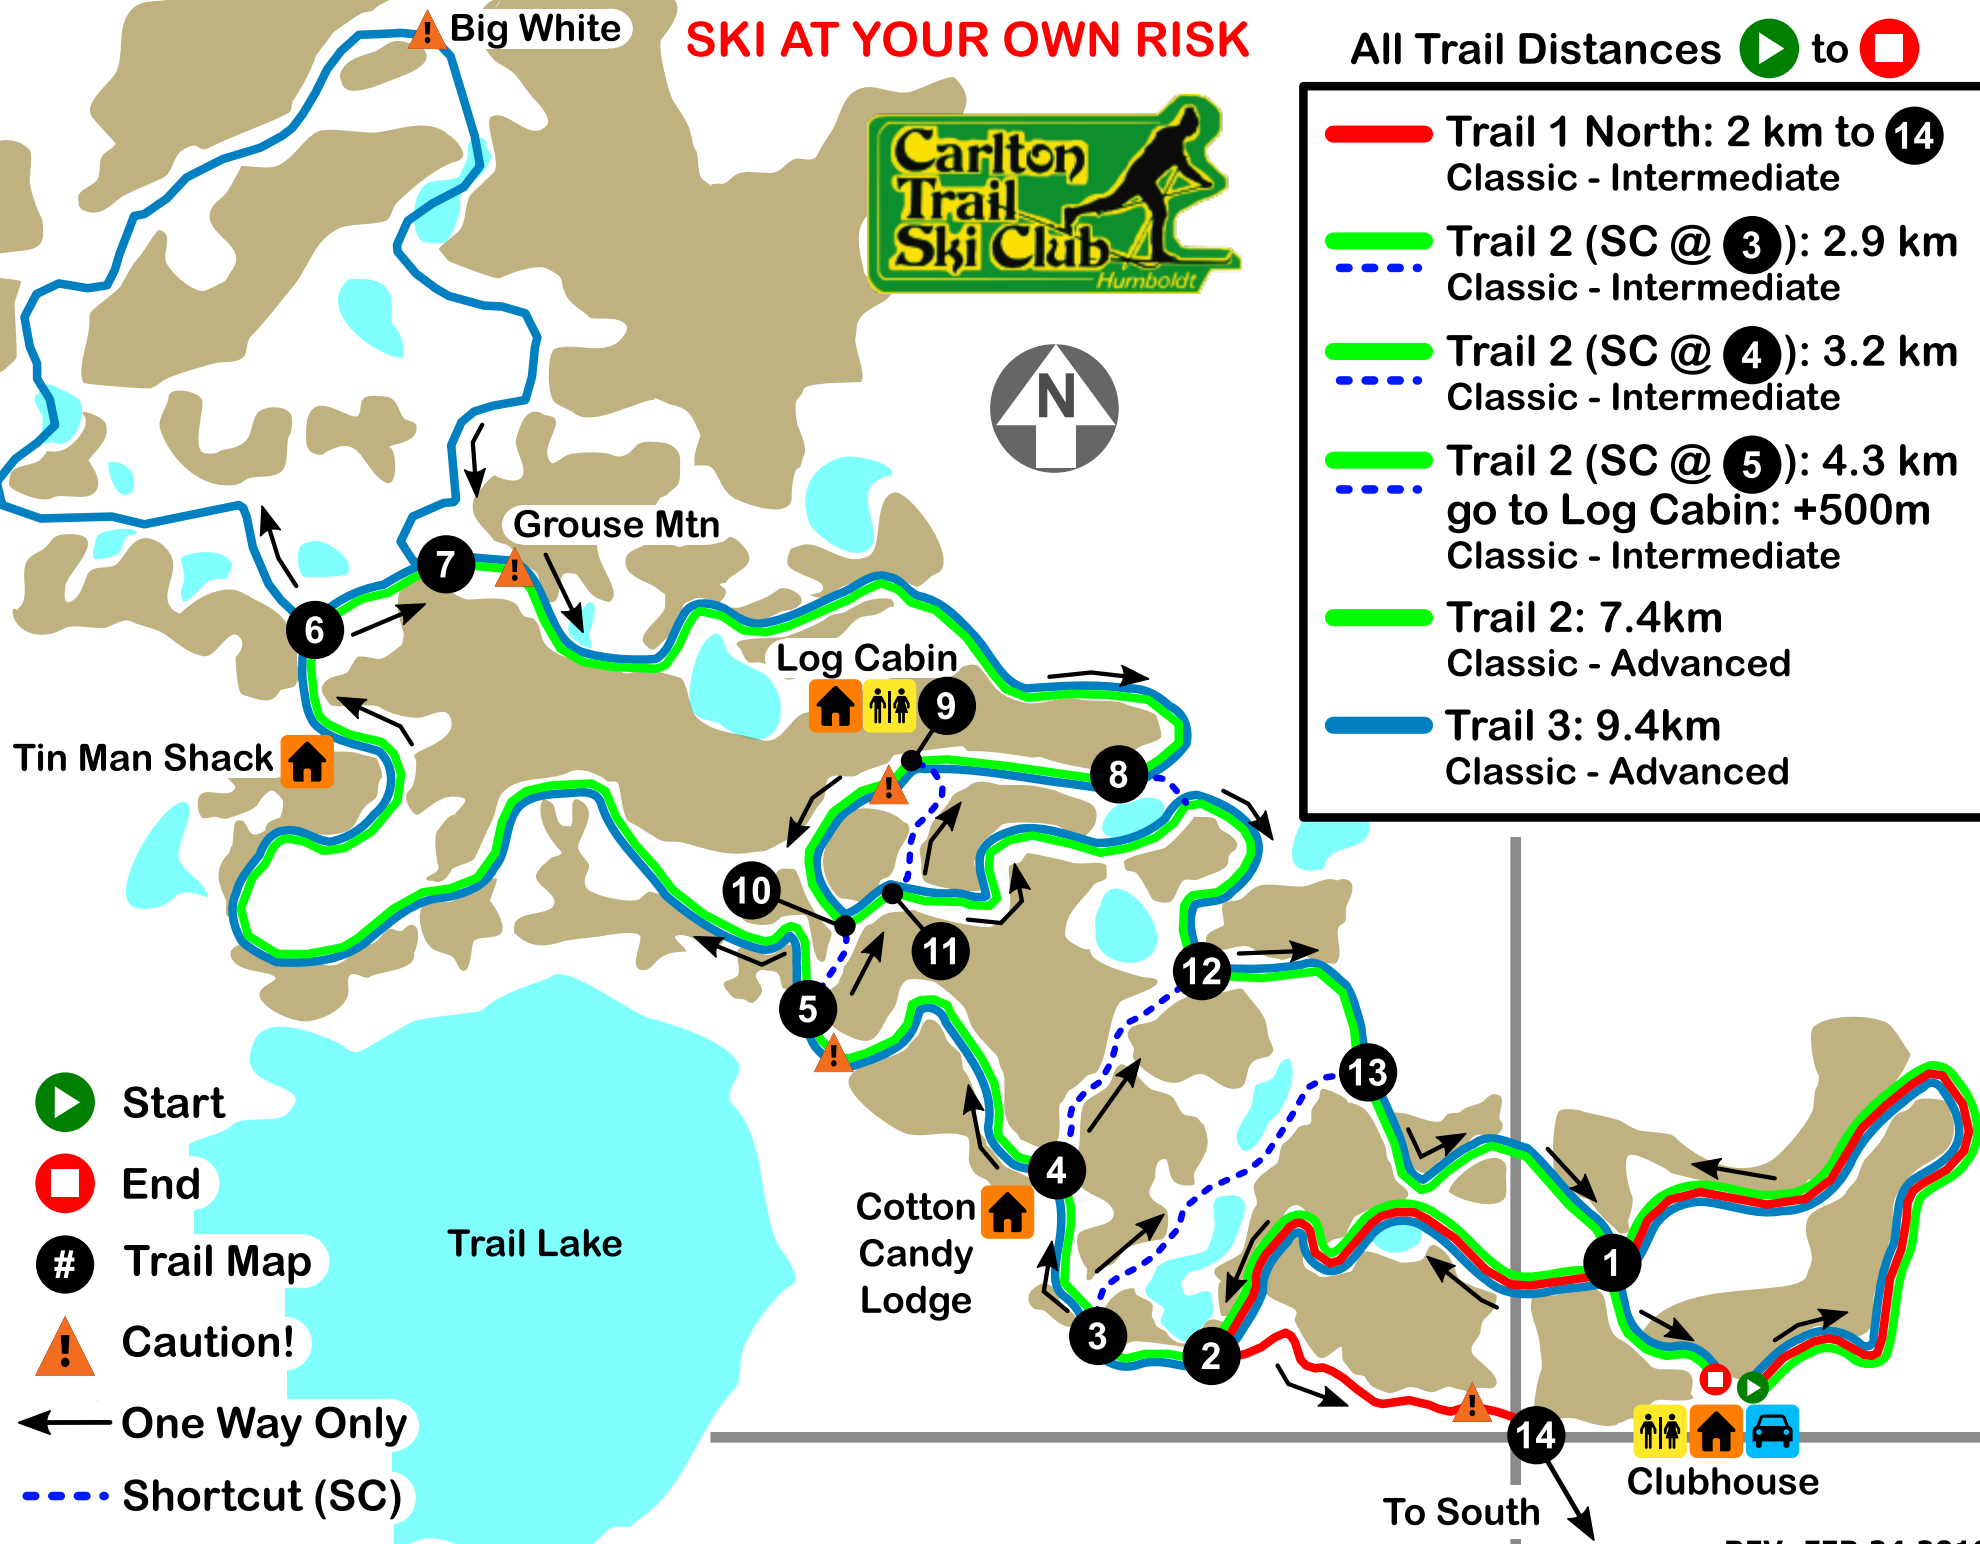

# SKI AT YOUR OWN RISK

All Trail Distances to

- Trail 1 North: 2 km to 14  
Classic - Intermediate
- Trail 2 (SC @ 3): 2.9 km  
Classic - Intermediate
- Trail 2 (SC @ 4): 3.2 km  
Classic - Intermediate
- Trail 2 (SC @ 5): 4.3 km  
go to Log Cabin: +500m  
Classic - Intermediate
- Trail 2: 7.4km  
Classic - Advanced
- Trail 3: 9.4km  
Classic - Advanced

- Start
- End
- Trail Map
- Caution!
- One Way Only
- Shortcut (SC)

To South