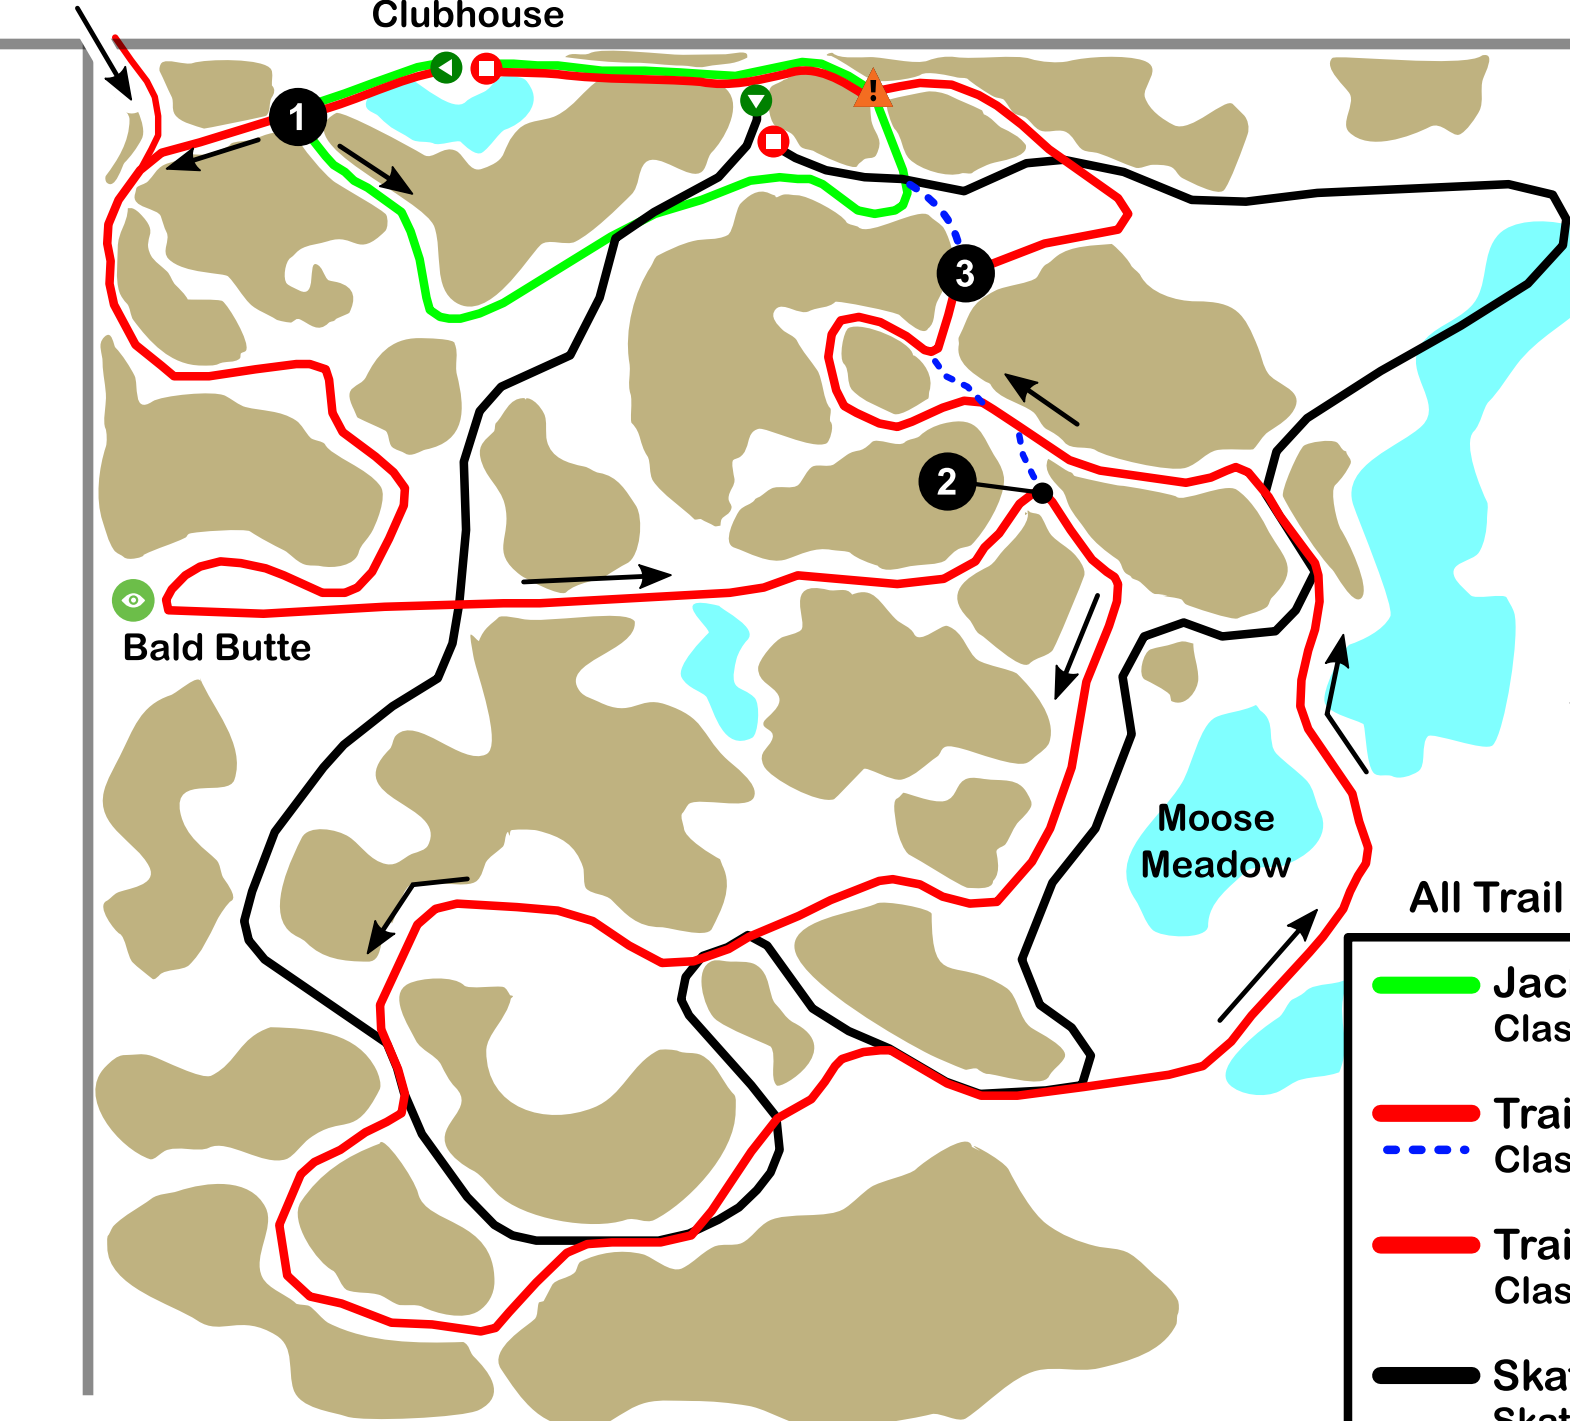

SKI AT YOUR OWN RISK

Clubhouse

From North

- Start
- End
- Trail Map
- Merge
- One Way Only
- Shortcut (SC)

All Trail Distances to

- Jackrabbit Loop: 900m
Classic - Novice
- Trail 1 (SC @ **2**): 2.2km
 Classic - Intermediate
- Trail 1 South: 4.3 km
Classic - Intermediate
- Skate Loop: 2.8 km
Skate - Intermediate